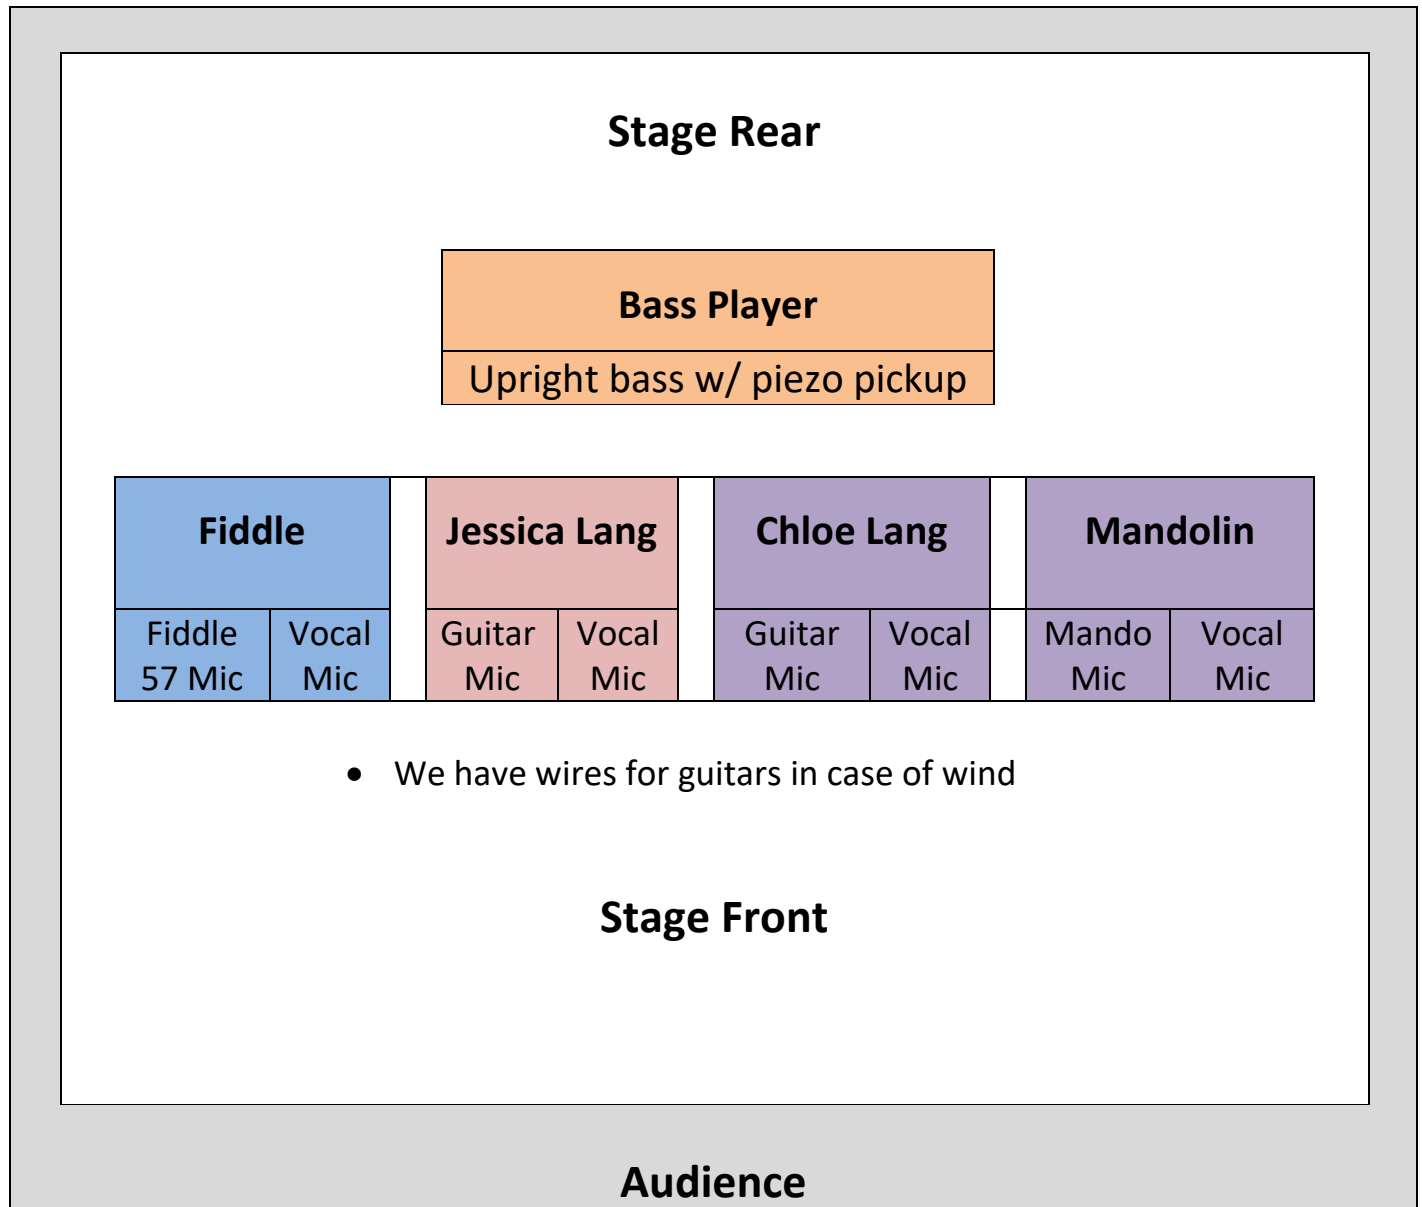

The Lang Sisters Band

Stage Plot & Sound Needs

Contact Information

Dean Lang (919) 906-1864